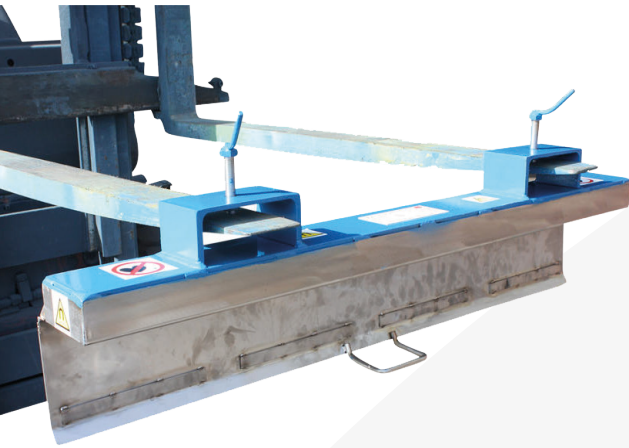

Magnetic Sweeper - Easy Clean

Simple to operate, robust and extremely effective at sweeping large areas, this magnetic sweeper comes with the added feature of a non-magnetic stainless steel plate to allow easy release of magnetic materials

Constructed to give excellent durability, the magnetic sweeper can be simply fitted to the forklift forks via its large 180mm wide fork pockets.

With a permanent magnet that does not require a power source, this magnetic sweeper will last indefinitely, if not abused.

Recommended sweeping height 75mm

Model Ref	Width (mm)	Depth (mm)	Height (mm)	To Suit Forks (mm)
FMM-600-EC	600	125	65	150 x 60
FMM-900-EC	900	125	65	150 x 60
FMM-1200-EC	1200	125	65	150 x 60
FMM-1500-EC	1500	125	65	150 x 60
FMM-1800-EC	1800	125	65	150 x 60
FMM-2100-EC	2100	125	65	150 x 60

Please Note :

This magnet can effect Pacemakers, Credit Cards, Watches and other electrical devices.

Minimum safe distance = 1m

Features & Benefits

- Non magnetic stainless steel plate that allows for easy removal of magnetic materials
- Permanent magnet that requires no power source
- Large 180mm wide fork pockets that will suit the majority of forklift trucks
- 'T' screw retention to forklift forks ensures magnet is safely retained to the lift truck
- 'CE' marked and supplied with Certificate for Conformity to meet health & safety regulations