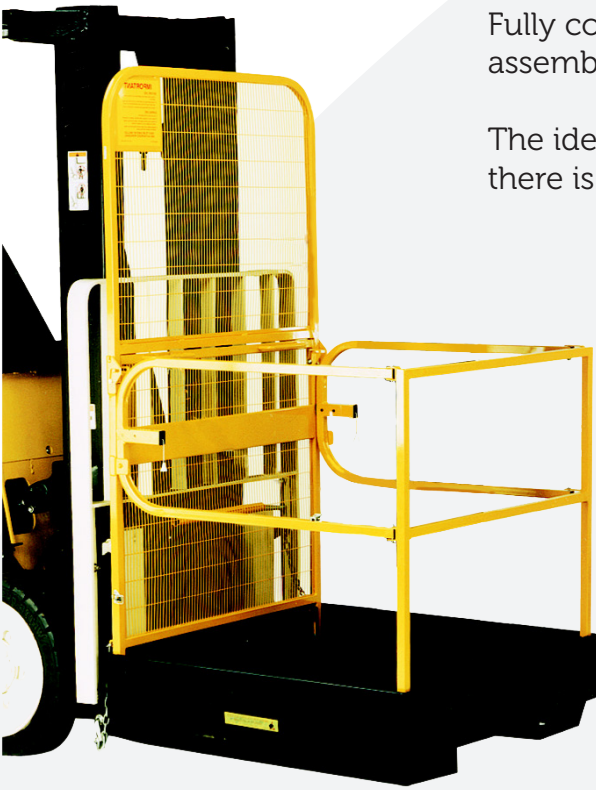

# Work Platforms - Folding

Fully collapsible in design, the foldable forklift platform can be easily assembled by one person in less than 30 seconds !

The ideal platform for when storage space is at a premium or where there is a requirement to transport the platform from site to site

<b>Model Ref : FAWP-STD</b>	
Max capacity	2 Persons plus tools, 400kg
Unladen weight	94kg
Colour	Yellow
Conforms to	PM28 (Fourth edition)
<b>Dimensions</b>	
Size folded	(W) 1000mm x (D) 1000mm x (H) 270mm
Size in use	(W) 1000mm x (D) 1000mm x (H) 1880mm
<b>Fork Lift</b>	
Fork guide size	180mm x 75mm at 660mm fork centres
Min truck rating	1000kg at 600mm load centre

## Features & Benefits

- Unique folding design (light and easy to assemble) with no tooling required
- Amlock security system fixes platform on forks
- Easy to store (space of small packing case)
- Absolute stability with forks locating in tunnel guides
- No forklift modifications required
- Mobile with heavy duty castors
- In-board handhold points