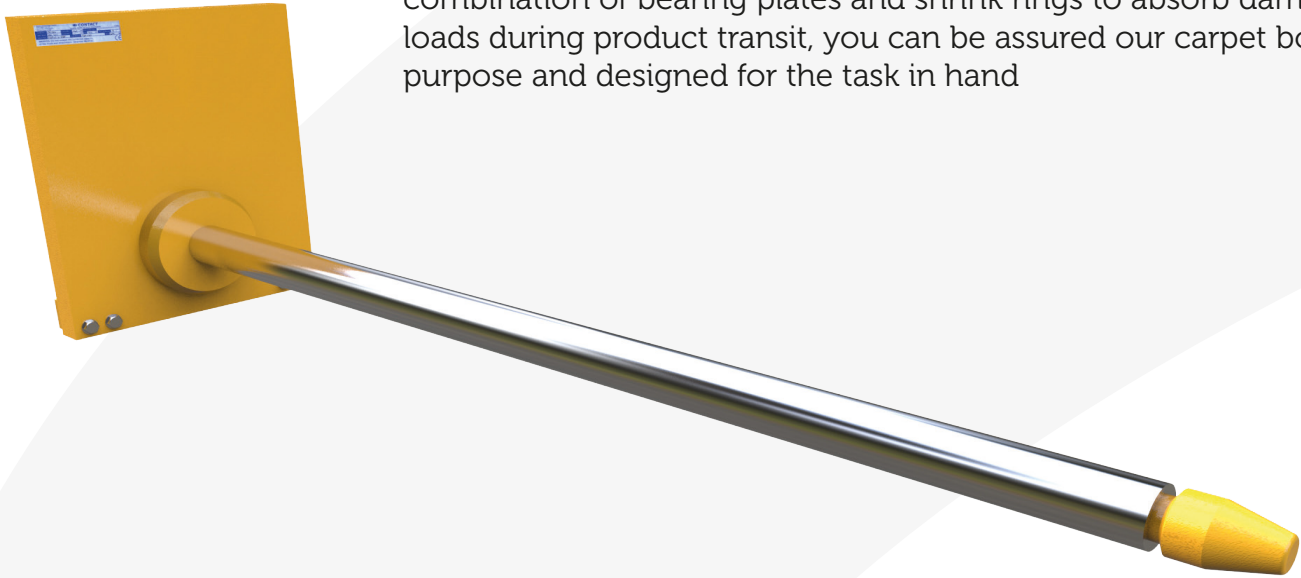

# Carriage Mounted Carpet Boom - CMBS

Our popular Carriage Mounted Carpet Boom offers an easy solution to the lifting and transport of carpets and all other floor covering or similar rolled materials.

With a unique threaded pole construction, the risk of stress weld failure is completely removed. Utilising high grade quality EN19T steel and a combination of bearing plates and shrink rings to absorb damaging shock loads during product transit, you can be assured our carpet booms are fit for purpose and designed for the task in hand

## Features & Benefits

- Threaded pole design offers enhanced strength properties and long-term durability
- No welding need with threaded pole design which eliminates possibility of stress weld failure (common with inferior booms)
- High grade EN19T steel, offering strong, durable and long service life properties
- Bearing plate and shrink ring combination absorbs damaging shock loads during transit
- Leading edge nose cone designed to avoid damage to the roll being handled whilst offering easy 'glide in' pick up
- CE marked and supplied with Certificate of Conformity to meet health and safety regulations