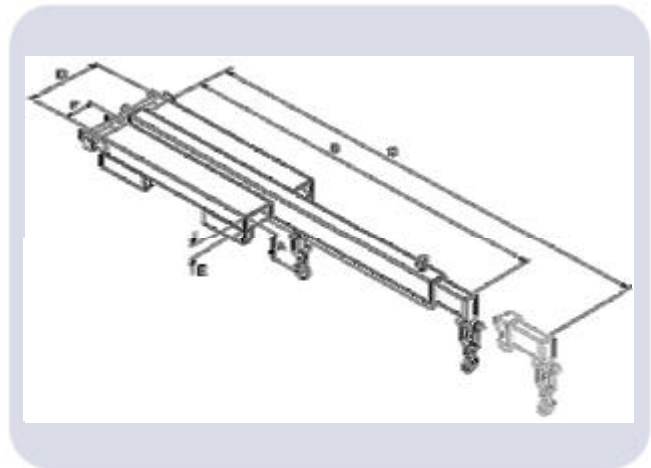

Ordering Information

Product Handled?
Fork Width & Thickness?
Fork Spread?

Model Ref.	Capacity (kgs) @ Load Ctrs (mm)										
	500	750	1000	1250	1500	1750	2000	2250	2500	2750	3000
500-1.8	1800	1400	1100	900	720	580	500	360	330	260	210
500-2.2	2200	1800	1400	1100	1000	850	750	560	440	320	230
500-2.7	2700	2050	1450	1200	1100	900	840	670	490	360	270
500-3.1	3100	2500	1900	1500	1200	1000	900	730	580	450	370
500-3.5	3500	2700	2000	1600	1300	1100	1000	820	670	540	460
500-4.4	4400	3400	2700	2200	1850	1400	1100	900	750	620	500

Model Ref.	Truck Capacity (kgs)	"A" Hook Height (mm)	"B" Closed Length (mm)	"C" Open Length (mm)	"D" Fork Spread (mm)	"F" Max Fork Width (mm)	"E" Max Fork Thickness (mm)
LLX 500-1.8	2000	339	2000mm	3000	385	125	50
LLX 500-1.8 BP	2000	339	2000mm	3000	482	180	90
LLX 500-2.2	2500	354	2000mm	3000	385	125	50
LLX 500-2.2 BP	2500	354	2000mm	3000	482	180	90
LLX 500-2.7	3000	364	2000mm	3000	520	150	50
LLX 500-2.7 BP	3000	364	2000mm	3000	556	180	90
LLX 500-3.1	3500	364	2000mm	3000	520	150	50
LLX 500-3.1 BP	3500	364	2000mm	3000	556	180	90
LLX 500-3.5	4000	414	2000mm	3000	520	150	50
LLX 500-3.5 BP	4000	414	2000mm	3000	556	180	90
LLX 500-4.4	5000	432	2000mm	3000	530	150	50
LLX 500-4.4 BP	5000	432	2000mm	3000	556	180	90

For further information contact us on: **01686 611 200**

Or visit us at: www.forklift-attachments.co.uk