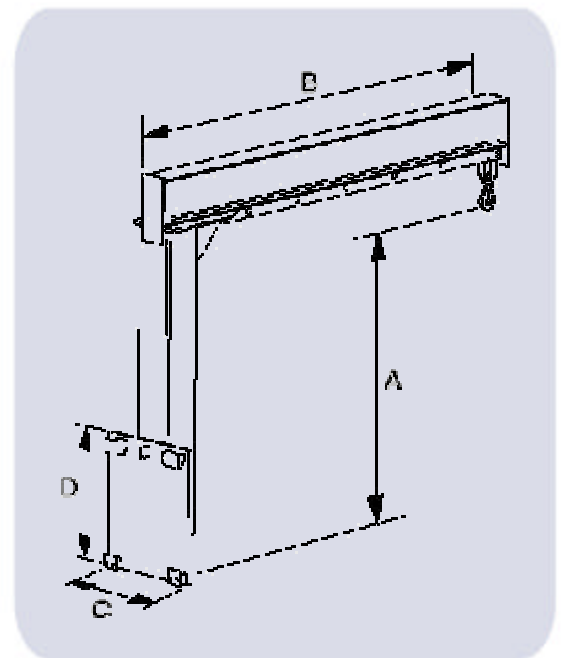

Model Ref.	Capacity (kgs) @ Load Centre (mm)					
	500	750	1000	1250	1500	1750
500-1.3	1300	900	680	500	450	380
500-1.8	1800	1400	1100	900	720	580
500-2.2	2200	1800	1400	1100	1000	850
500-2.7	2700	2050	1450	1200	1100	900
500-3.1	3100	2500	1900	1500	1200	1000
500-3.5	3500	2700	2000	1600	1300	1100
500-4.4	4400	3400	2700	2200	1850	1400
500-5.0	4400	3400	2700	2200	1850	1400
500-5.5	5500	4050	3250	2750	2400	2050

Model Ref.	Weight	C of G
HLJ 500-1.3	136kgs	380mm
HLJ 500-1.8	139kgs	406mm
HLJ 500-2.2	150kgs	430mm
HLJ 500-2.7	155kgs	460mm
HLJ 500-3.1	160kgs	460mm
HLJ 500-3.5	171kgs	480mm
HLJ 500-4.4	173kgs	480mm
HLJ 500-5.0	188kgs	495mm
HLJ 500-5.5	196kgs	495mm

Ordering Information
Product Handled?
Truck Capacity?
Carriage Cls?