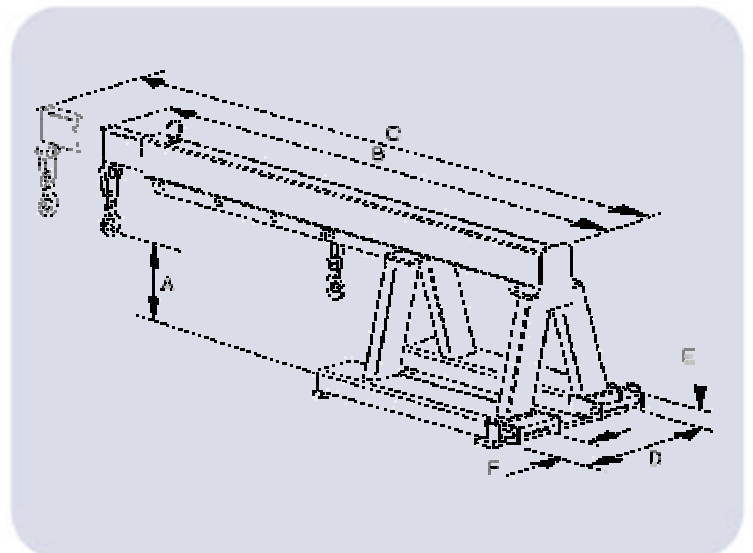

Model Ref.	Truck Capacity	"A" Hook Height	"B" Closed Length	"C" Open Length	"D" Fork Spread	"F" Fork Width	"E" Fork Thickness
FMX 500-1.8	2000kgs	191mm	2000mm	3000mm	496mm	125mm	50mm
FMX 500-2.2	2500kgs	193mm	2000mm	3000mm	496mm	125mm	50mm
FMX 500-2.7	3000kgs	176mm	2000mm	3000mm	546mm	125mm	50mm
FMX 500-3.1	3500kgs	163mm	2000mm	3000mm	546mm	125mm	50mm
FMX 500-3.5	4000kgs	137mm	2000mm	3000mm	546mm	125mm	50mm
FMX 500-4.4	5000kgs	128mm	2000mm	3000mm	546mm	125mm	50mm

Model Ref.	Weight	C of G Min	C of G Max
FMX 500-1.8	117kgs	835mm	1032mm
FMX 500-2.2	122kgs	835mm	1032mm
FMX 500-2.7	210kgs	828mm	1010mm
FMX 500-3.1	225kgs	828mm	1010mm
FMX 500-3.5	236kgs	828mm	1010mm
FMX 500-4.4	246kgs	828mm	1010mm