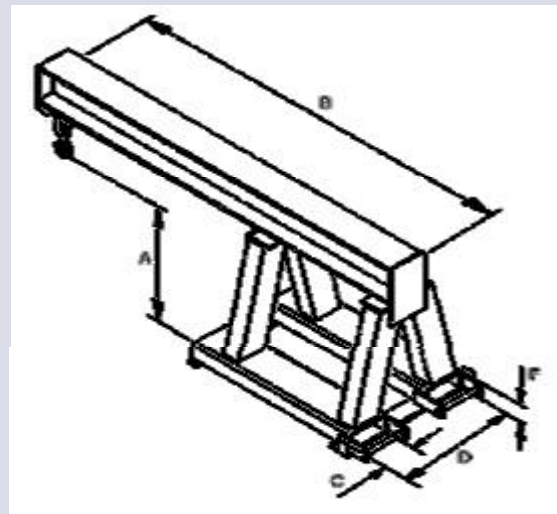

For further information contact us on: **01686 611 200**

Or visit us at: www.forklift-attachments.co.uk