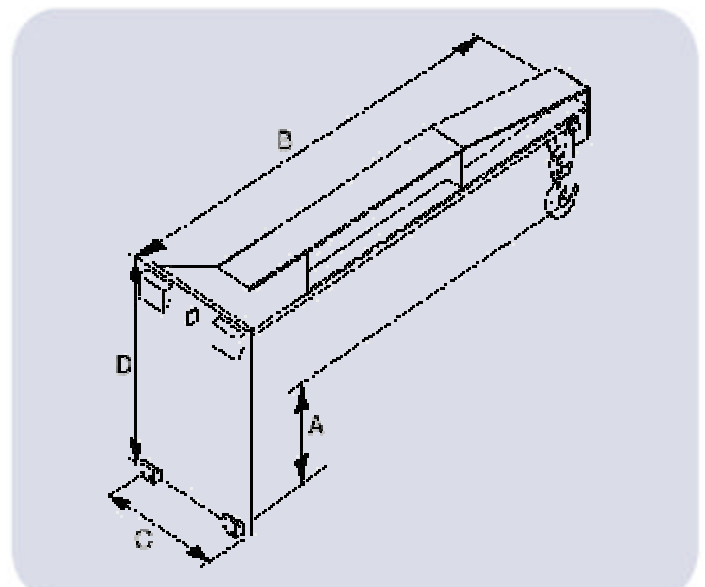

Easy Reach Jib (ERJ)

Our best selling Easy Reach Jib offers the ideal solution for dedicated fork trucks lifting loads at a multiple load centre. To fit; simply remove the bottom rear hangers on the attachment back plate. Then simply lower the truck carriage and drive slowly forwards so as the truck carriage top rail contacts the jib backplate just below the attachments top hanger, raise the carriage if necessary so that a snug fit is achieved. Then simply re-fit the bottom hangers and ensure the jib is secured fully. Lifting may now commence.

CONTACT Easy Reach Jibs are standard jib attachments for mounting directly to the fork truck carriage. Beam profile allows access in confined spaces.

Model Ref.	Truck Capacity	"A" Hook Height	"B" Last Hole	Carriage Cls	"C" Carriage Width	"D" Carriage Height
500-0.8	1000kgs	38mm	1750mm	2	400mm	500mm
500-1.0	1300kgs	38mm	1750mm	2	400mm	500mm
500-1.3	1500kgs	17mm	1750mm	2	400mm	500mm
500-1.8	2000kgs	- 2mm	1750mm	2	400mm	500mm
500-2.2	2500kgs	1mm	1750mm	2	400mm	500mm
500-2.7	3000kgs	234mm	1750mm	3	500mm	600mm
500-3.1	3500kgs	221mm	1750mm	3	500mm	600mm
500-3.5	4000kgs	195mm	1750mm	3	500mm	600mm
500-4.4	5000kgs	185mm	1750mm	4	500mm	750mm
500-5.0	5500kgs	185mm	1750mm	4	500mm	750mm
500-5.5	6000kgs	44mm	1750mm	4	500mm	750mm

Model Ref.	Weight	C of G
500-0.8	75kgs	450mm
500-1.0	80kgs	450mm
500-1.3	83kgs	450mm
500-1.8	83kgs	602mm
500-2.2	88kgs	602mm
500-2.7	95kgs	715mm
500-3.1	98kgs	730mm
500-3.5	120kgs	765mm
500-4.4	130kgs	920mm
500-5.0	145kgs	970mm
500-5.5	150kgs	1070mm