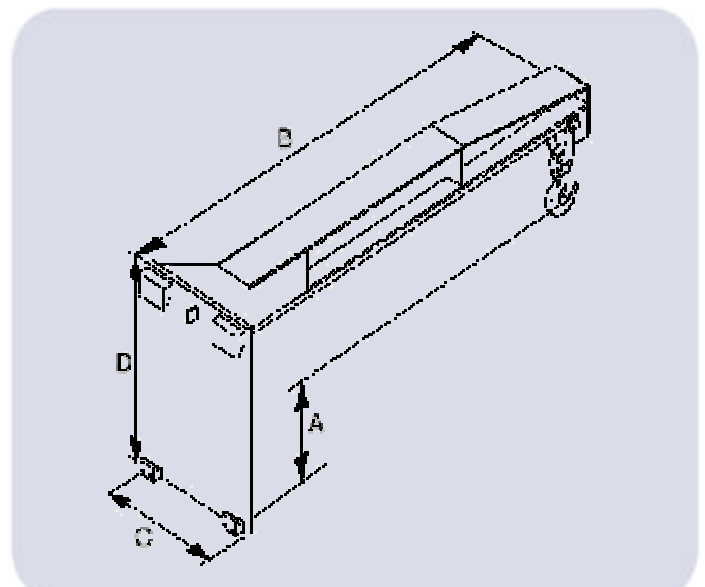

## Easy Reach Jib

Our best selling Easy Reach Jib offers the ideal solution for dedicated fork trucks lifting loads at a multiple load centre. To fit ; simply remove the bottom rear hangers on the attachment back plate. Then simply lower the truck carriage and drive slowly forwards so as the truck carriage top rail contacts the jib backplate just below the attachments top hanger, raise the carriage if nessecary so that a snug fit is achieved. Then simply re-fit the bottom hangers and esnure the jib is secured fully. Lifting may now commence.

Our Easy Reach Jibs are standard jib attachments for mounting directly to the fork truck carriage. Beam profile allows access in confined spaces.

Model Ref.	Truck Capacity	"A" Hook Height	"B" Last Hole	Carriage Cls	"C" Carriage Width	"D" Carriage Height
500-0.8	1000kgs	38mm	1750mm	2	400mm	500mm
500-1.0	1300kgs	38mm	1750mm	2	400mm	500mm
500-1.3	1500kgs	17mm	1750mm	2	400mm	500mm
500-1.8	2000kgs	- 2mm	1750mm	2	400mm	500mm
500-2.2	2500kgs	1mm	1750mm	2	400mm	500mm
500-2.7	3000kgs	234mm	1750mm	3	500mm	600mm
500-3.1	3500kgs	221mm	1750mm	3	500mm	600mm
500-3.5	4000kgs	195mm	1750mm	3	500mm	600mm
500-4.4	5000kgs	185mm	1750mm	4	500mm	750mm
500-5.0	5500kgs	185mm	1750mm	4	500mm	750mm
500-5.5	6000kgs	44mm	1750mm	4	500mm	750mm

Model Ref.	Weight	C of G
500-0.8	75kgs	450mm
500-1.0	80kgs	450mm
500-1.3	83kgs	450mm
500-1.8	83kgs	602mm
500-2.2	88kgs	602mm
500-2.7	95kgs	715mm
500-3.1	98kgs	730mm
500-3.5	120kgs	765mm
500-4.4	130kgs	920mm
500-5.0	145kgs	970mm
500-5.5	150kgs	1070mm