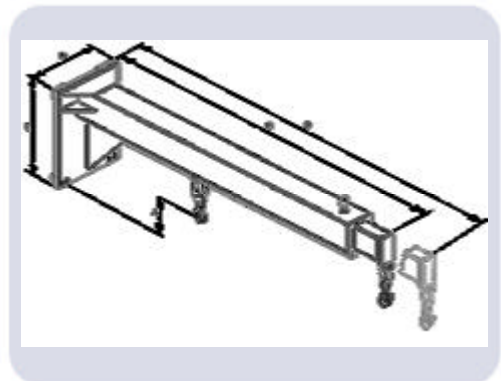

Ordering Info: Truck Capacity/Load Details/Carriage CIs

For further information contact us on: **01686 611 200**

Or visit us at: www.forklift-attachments.co.uk